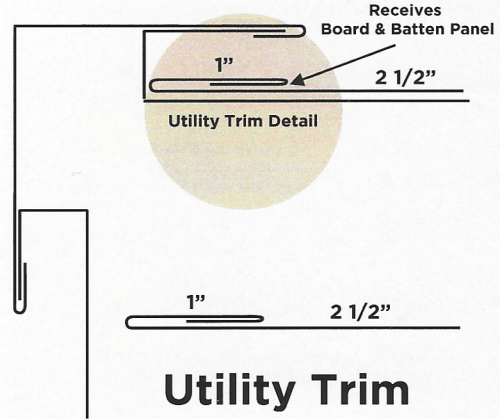

BOARD & BATTEN

EXTERIOR METAL PANELS FOR ALL PROJECTS

Custom trim profiles are available.