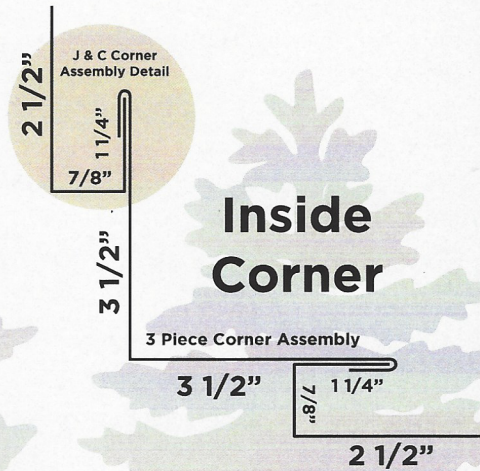

LIBERTY

LUMBER & METAL SUPPLY

Sullivan, IL | 217.694.1188

www.libertylumberandmetalsupply.com

info@libertylumberandmetalsupply.com

BOARD & BATTEN

EXTERIOR METAL PANELS FOR ALL PROJECTS

Custom trim profiles are available.