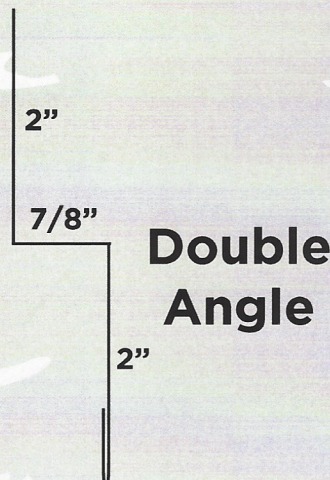

LIBERTY

LUMBER & METAL SUPPLY

Sullivan, IL | 217.694.1188

www.libertylumberandmetalsupply.com

info@libertylumberandmetalsupply.com

BOARD & BATTEN

EXTERIOR METAL PANELS FOR ALL PROJECTS

Custom trim profiles are available.