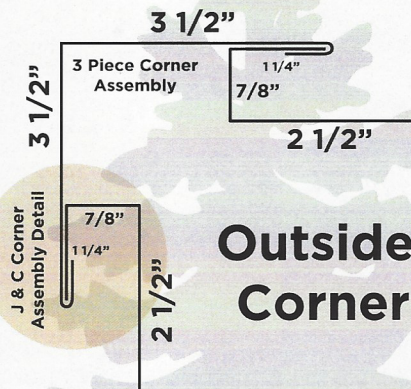

LIBERTY

LUMBER & METAL SUPPLY

Sullivan, IL | 217.694.1188

www.libertylumberandmetalsupply.com

info@libertylumberandmetalsupply.com

BOARD & BATTEN

EXTERIOR METAL PANELS FOR ALL PROJECTS

Custom trim profiles are available.

***Oil can acknowledgement waiver required to order.**

Board & Batton Flat Panel 10" Coverage Lapped