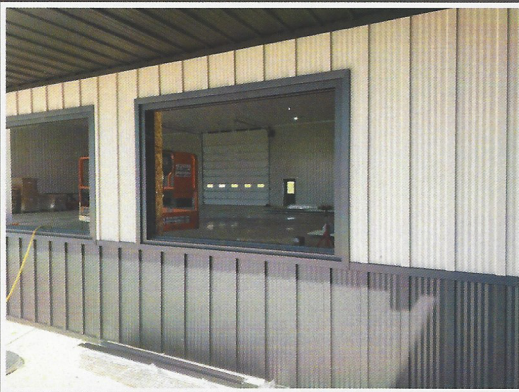

LIBERTY

LUMBER & METAL SUPPLY

Sullivan, IL | 217.694.1188

www.libertylumberandmetalsupply.com

info@libertylumberandmetalsupply.com

BOARD & BATTEN

EXTERIOR METAL PANELS FOR ALL PROJECTS

Custom trim profiles are available.