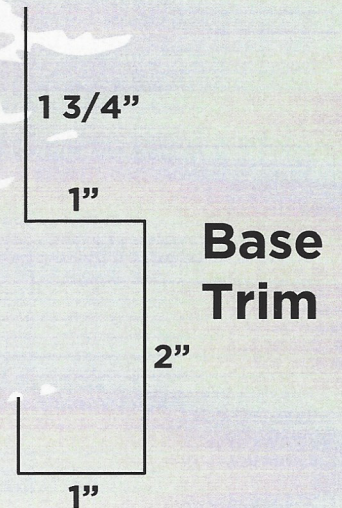

BOARD & BATTEN

EXTERIOR METAL PANELS FOR ALL PROJECTS

Custom trim profiles are available.