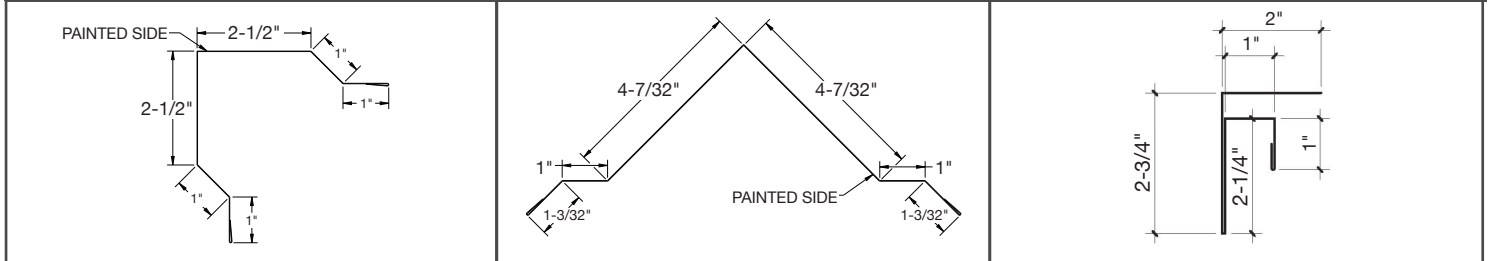

LIBERTY

LUMBER & METAL SUPPLY

Sullivan, IL | 217.694.1188

www.libertylumberandmetalsupply.com

info@libertylumberandmetalsupply.com

TRIM PROFILES

All trims are in 10'4" lengths unless otherwise noted.
No returns on any non-stock trim.

Outside Corner Available 10'4" - 20'4" Available without beads if requested	Residential Rake Available 10'4" - 20'4"	Overhead Door with J Available 10'4" - 20'4"
---	---	---

4" Mini Corner	Inside Corner Trim	F&J Overhang Trim - 10'4"
----------------	--------------------	---------------------------

End Wall Flashing	Side Wall Flashing	Track Cover
-------------------	--------------------	-------------

Transition	20.5" W-Valley 41" Valley Available • Available 10'4" - 20'4"	Ridge Cap - 10'4"
------------	--	-------------------

Roof Edge	1.5" x 7.5" w/Hem	1.5" x 6.25" w/Hem	1.5" x 5.5" w/Hem
Snow Guard			
Gutter Apron	1.5" x 3.5" w/Hem	Square Base	L Base Trim/Floor Trim
Drip Cap	Z-Bar - 10'4"	Ratguard - 10'4"	