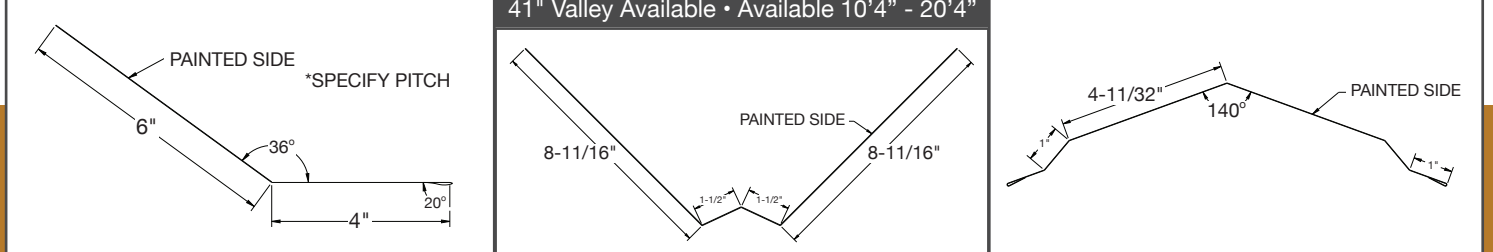

LIBERTY

LUMBER & METAL SUPPLY

Sullivan, IL | 217.694.1188

www.libertylumberandmetalsupply.com

info@libertylumberandmetalsupply.com

TRIM PROFILES

All trims are in 10'4" lengths unless otherwise noted.
No returns on any non-stock trim.

Outside Corner Available 10'4" - 20'4" Available without beads if requested	Residential Rake Available 10'4" - 20'4"	Overhead Door with J Available 10'4" - 20'4"
---	---	---

4" Mini Corner	Inside Corner Trim	F&J Overhang Trim - 10'4"
----------------	--------------------	---------------------------

End Wall Flashing	Side Wall Flashing	Track Cover
-------------------	--------------------	-------------

Transition	20.5" W-Valley 41" Valley Available • Available 10'4" - 20'4"	Ridge Cap - 10'4"
------------	--	-------------------

Roof Edge	1.5" x 7.5" w/Hem	1.5" x 6.25" w/Hem	1.5" x 5.5" w/Hem
Snow Guard			
Gutter Apron	1.5" x 3.5" w/Hem	Square Base	L Base Trim/Floor Trim
Drip Cap	Z-Bar - 10'4"	Ratguard - 10'4"	