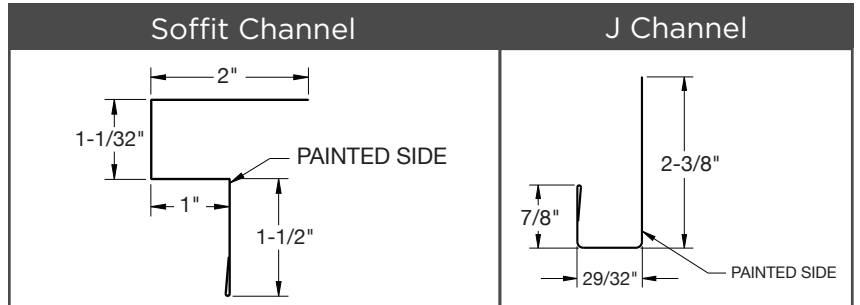

LIBERTY

LUMBER & METAL SUPPLY

Sullivan, IL | 217.694.1188

www.libertylumberandmetalsupply.com

info@libertylumberandmetalsupply.com

TRIM PROFILES

All trims are in 10'4" lengths unless otherwise noted.
No returns on any non-stock trim.

Outside Corner Available 10'4" - 20'4" Available without beads if requested	Residential Rake Available 10'4" - 20'4"	Overhead Door with J Available 10'4" - 20'4"
---	---	---

4" Mini Corner	Inside Corner Trim	F&J Overhang Trim - 10'4"
----------------	--------------------	---------------------------

End Wall Flashing	Side Wall Flashing	Track Cover
-------------------	--------------------	-------------

Transition	20.5" W-Valley 41" Valley Available • Available 10'4" - 20'4"	Ridge Cap - 10'4"
------------	--	-------------------

Roof Edge	1.5" x 7.5" w/Hem	1.5" x 6.25" w/Hem	1.5" x 5.5" w/Hem
Snow Guard			
Gutter Apron	1.5" x 3.5" w/Hem	Square Base	L Base Trim/Floor Trim
Drip Cap	Z-Bar - 10'4"	Ratguard - 10'4"	