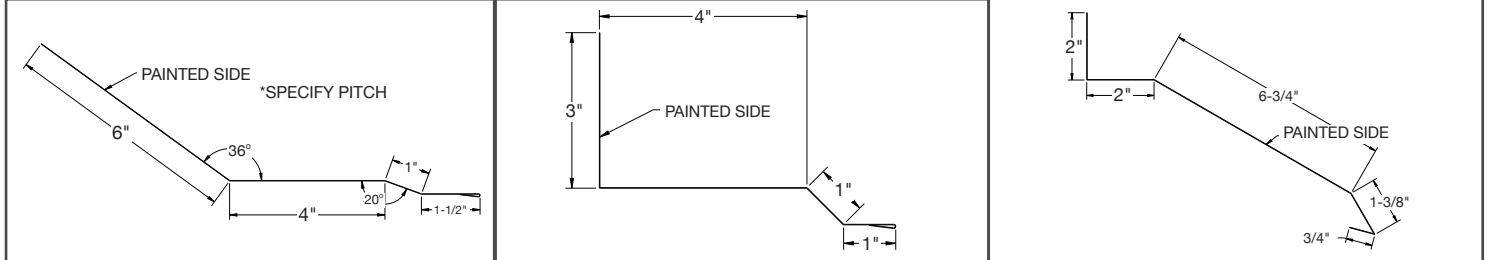

LIBERTY

LUMBER & METAL SUPPLY

Sullivan, IL | 217.694.1188

www.libertylumberandmetalsupply.com

info@libertylumberandmetalsupply.com

TRIM PROFILES

All trims are in 10'4" lengths unless otherwise noted.
No returns on any non-stock trim.

Outside Corner Available 10'4" - 20'4" Available without beads if requested	Residential Rake Available 10'4" - 20'4"	Overhead Door with J Available 10'4" - 20'4"
---	---	---

4" Mini Corner	Inside Corner Trim	F&J Overhang Trim - 10'4"
----------------	--------------------	---------------------------

End Wall Flashing	Side Wall Flashing	Track Cover
-------------------	--------------------	-------------

Transition	20.5" W-Valley 41" Valley Available • Available 10'4" - 20'4"	Ridge Cap - 10'4"
------------	--	-------------------

Roof Edge	1.5" x 7.5" w/Hem	1.5" x 6.25" w/Hem	1.5" x 5.5" w/Hem
Snow Guard			
Gutter Apron	1.5" x 3.5" w/Hem	Square Base	L Base Trim/Floor Trim
Drip Cap	Z-Bar - 10'4"	Ratguard - 10'4"	