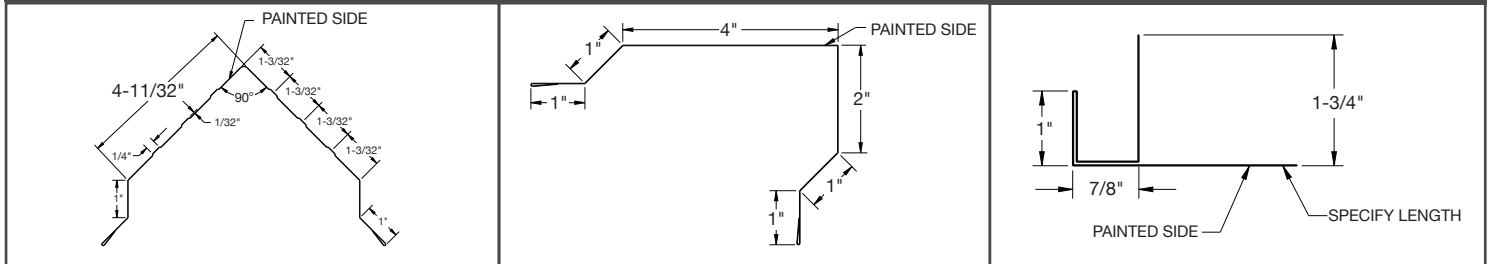

LIBERTY

LUMBER & METAL SUPPLY

Sullivan, IL | 217.694.1188

www.libertylumberandmetalsupply.com

info@libertylumberandmetalsupply.com

TRIM PROFILES

All trims are in 10'4" lengths unless otherwise noted.
No returns on any non-stock trim.

Outside Corner Available 10'4" - 20'4" Available without beads if requested	Residential Rake Available 10'4" - 20'4"	Overhead Door with J Available 10'4" - 20'4"
---	---	---

4" Mini Corner	Inside Corner Trim	F&J Overhang Trim - 10'4"
----------------	--------------------	---------------------------

End Wall Flashing	Side Wall Flashing	Track Cover
-------------------	--------------------	-------------

Transition	20.5" W-Valley 41" Valley Available • Available 10'4" - 20'4"	Ridge Cap - 10'4"
------------	--	-------------------

Roof Edge	1.5" x 7.5" w/Hem	1.5" x 6.25" w/Hem	1.5" x 5.5" w/Hem
Snow Guard			
Gutter Apron	1.5" x 3.5" w/Hem	Square Base	L Base Trim/Floor Trim
Drip Cap	Z-Bar - 10'4"	Ratguard - 10'4"	