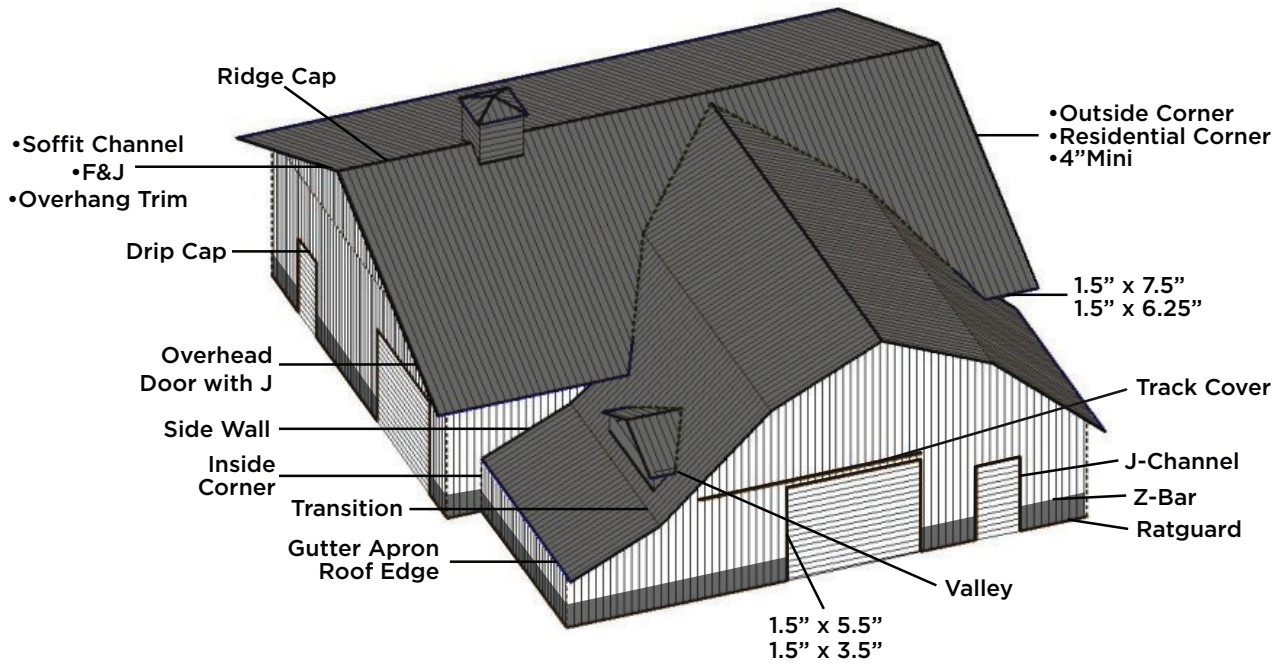

LIBERTY

LUMBER & METAL SUPPLY

Sullivan, IL | 217.694.1188

www.libertylumberandmetalsupply.com

info@libertylumberandmetalsupply.com

TRIM PROFILES

All trims are in 10'4" lengths unless otherwise noted.
No returns on any non-stock trim.

Outside Corner Available 10'4" - 20'4" Available without beads if requested	Residential Rake Available 10'4" - 20'4"	Overhead Door with J Available 10'4" - 20'4"
---	---	---

4" Mini Corner	Inside Corner Trim	F&J Overhang Trim - 10'4"
----------------	--------------------	---------------------------

End Wall Flashing	Side Wall Flashing	Track Cover
-------------------	--------------------	-------------

Transition	20.5" W-Valley 41" Valley Available • Available 10'4" - 20'4"	Ridge Cap - 10'4"
------------	--	-------------------

Roof Edge	1.5" x 7.5" w/Hem	1.5" x 6.25" w/Hem	1.5" x 5.5" w/Hem
Snow Guard			
Gutter Apron	1.5" x 3.5" w/Hem	Square Base	L Base Trim/Floor Trim
Drip Cap	Z-Bar - 10'4"	Ratguard - 10'4"	